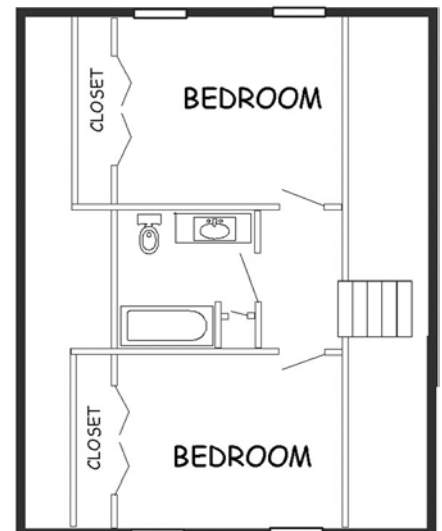

The Wellfleet

24' x 30' with 16' x 20' kitchen ell
 3 Bedrooms, 2 Baths
 1460 square feet of living space
 Flexible Interior Floor Plan

A traditional style Greek Revival design, very popular 100 years ago. A comfortable interior layout with large eat-in kitchen. This home may be ordered with the traditional exterior trim package. A covered porch goes very well with this home.

All homes available with additions and garages.

First Floor

Second Floor