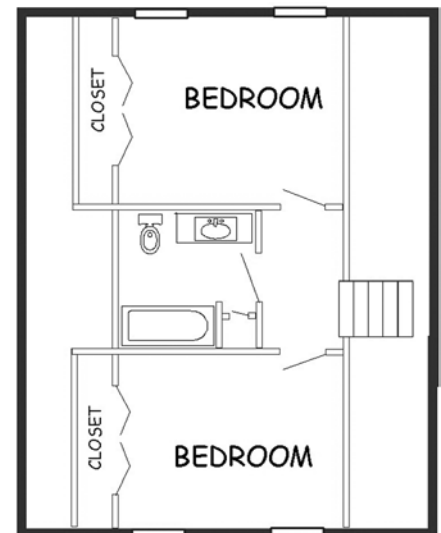

The Wellfleet

24' x 30' with 16' x 20' kitchen ell
 3 Bedrooms, 2 Baths
 1460 square feet of living space
 Flexible Interior Floor Plan

A traditional style Greek Revival design, very popular 100 years ago. A comfortable interior layout with large eat-in kitchen. This home may be ordered with the traditional exterior trim package. A covered porch goes very well with this home.

All homes available with additions and garages.

First Floor

Second Floor