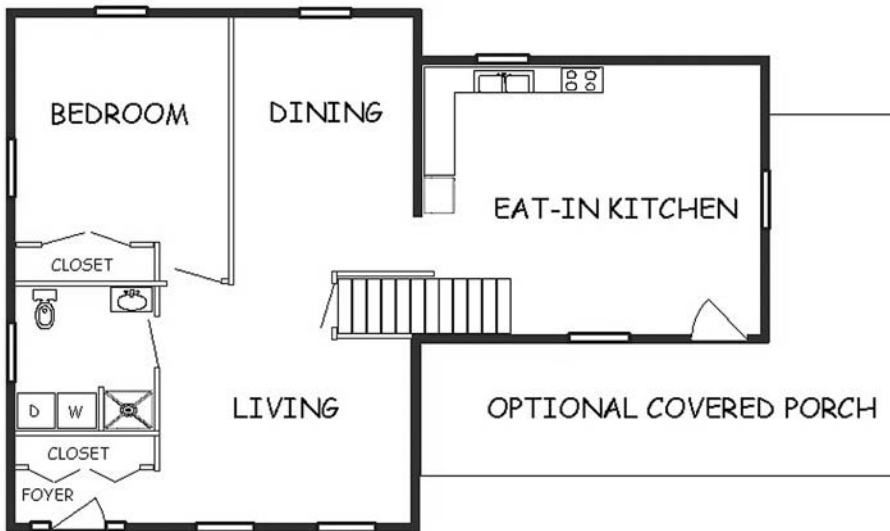

The Wellfleet

24' x 30' with 16' x 20' kitchen ell
 3 Bedrooms, 2 Baths
 1460 square feet of living space
 Flexible Interior Floor Plan

A traditional style Greek Revival design, very popular 100 years ago. A comfortable interior layout with large eat-in kitchen. This home may be ordered with the traditional exterior trim package. A covered porch goes very well with this home.

All homes available with additions and garages.

First Floor

Second Floor