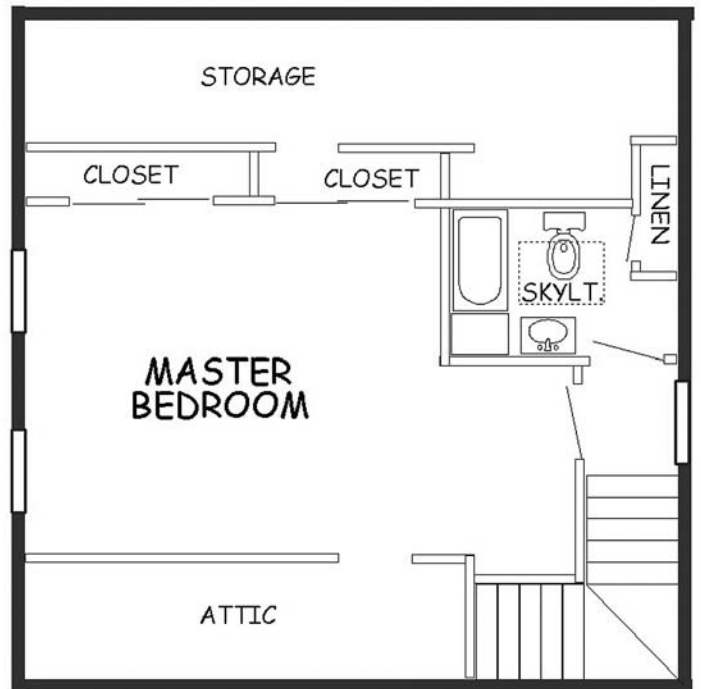

Small Cape

26' x 28'
2 Bedrooms, 2 Baths
1120 square feet of living space
Flexible Interior Floor Plan

Super economical floor plan, very easy to heat and maintain. Easy to add onto later. A compact home with comfortably sized rooms.

All homes available with additions and garages.

First Floor

Second Floor