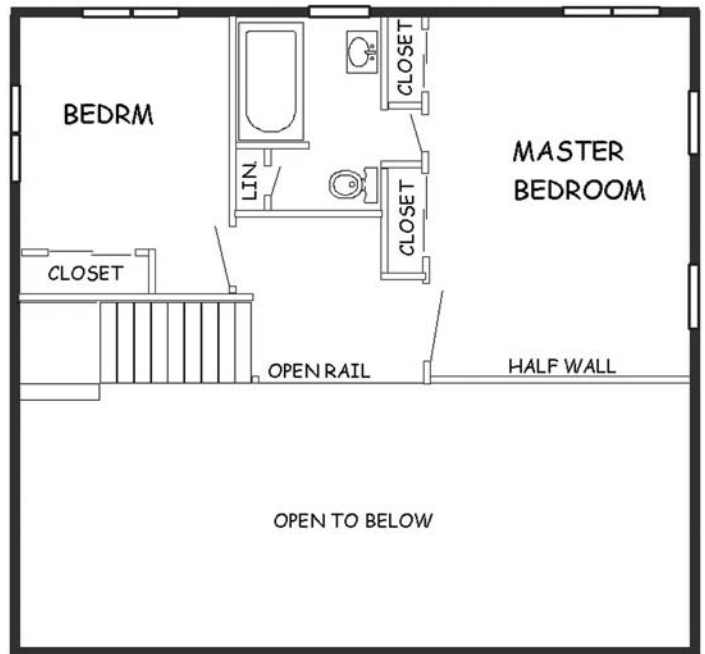

32' x 34' 3-bedroom

3 Bedrooms, 2 Baths
 1700 square feet of living space
 Flexible Interior Floor Plan

An open floor plan saltbox providing plenty of living area in a conservative footprint, with two bedrooms and bath up. The forward area overlooks the great room below.

All homes available with additions and garages.

First Floor

Second Floor