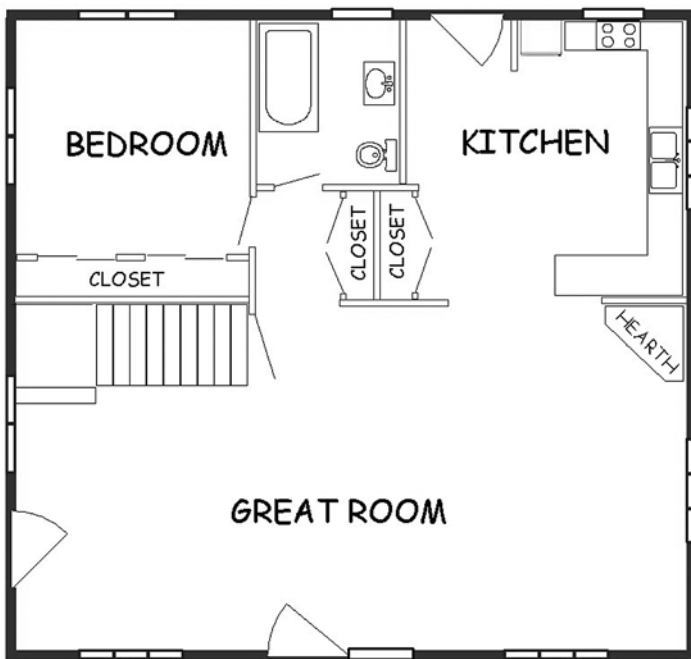

32' x 34' 3-bedroom

3 Bedrooms, 2 Baths
 1700 square feet of living space
 Flexible Interior Floor Plan

An open floor plan saltbox providing plenty of living area in a conservative footprint, with two bedrooms and bath up. The forward area overlooks the great room below.

All homes available with additions and garages.

First Floor

Second Floor