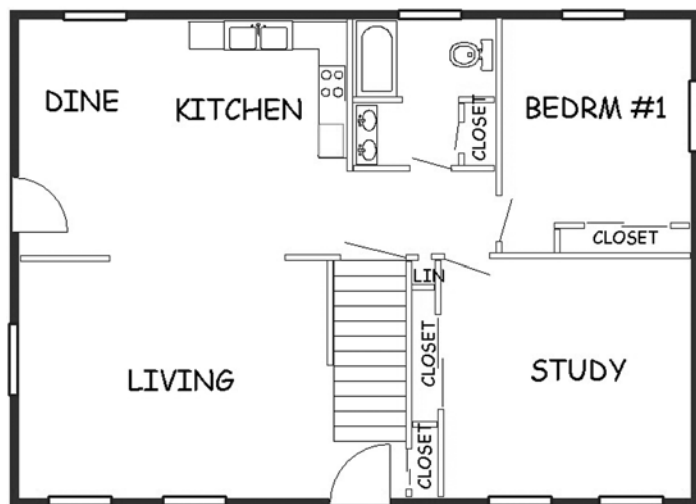

28' x 38' Full Cape with Shed Dormer

4 Bedrooms, 2 Baths
 1900 square feet of living space
 Flexible Interior Floor Plan

A very popular home offering three or four bedrooms with two baths, kitchen, dining room and living room. This home may be ordered in many different sizes and may be easily modified to meet your lifestyle requirements. Very low building cost per foot of living area.

All homes available with additions and garages.

First Floor

Second Floor