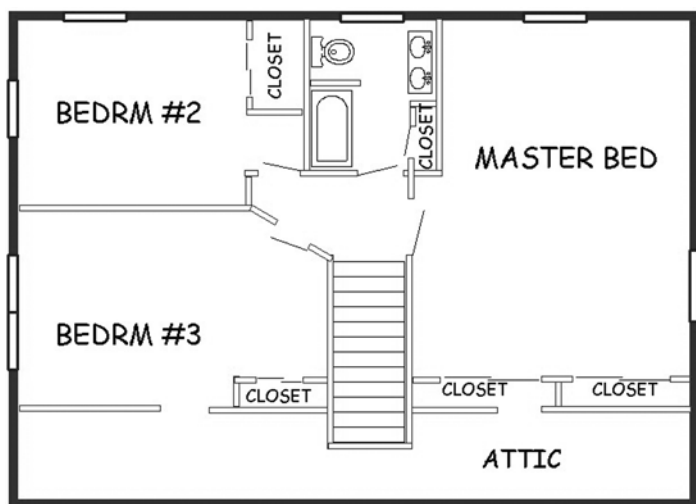

28' x 38' Full Cape with Shed Dormer

4 Bedrooms, 2 Baths
 1900 square feet of living space
 Flexible Interior Floor Plan

A very popular home offering three or four bedrooms with two baths, kitchen, dining room and living room. This home may be ordered in many different sizes and may be easily modified to meet your lifestyle requirements. Very low building cost per foot of living area.

All homes available with additions and garages.

First Floor

Second Floor