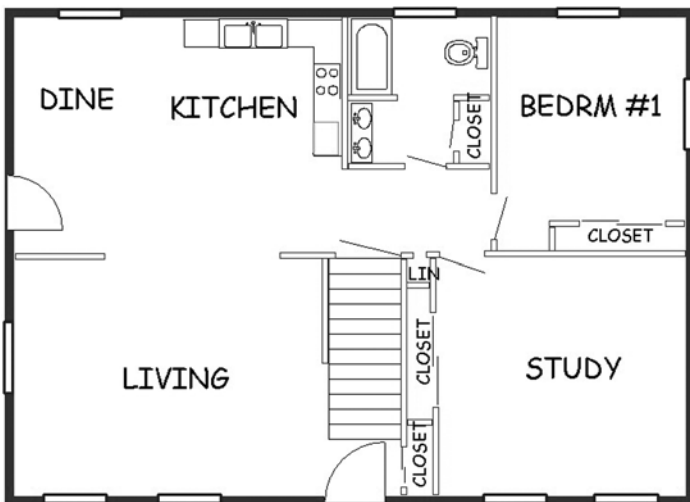

## 28' x 38' Full Cape with Shed Dormer

4 Bedrooms, 2 Baths  
1900 square feet of living space  
Flexible Interior Floor Plan

A very popular home offering three or four bedrooms with two baths, kitchen, dining room and living room. This home may be ordered in many different sizes and may be easily modified to meet your lifestyle requirements. Very low building cost per foot of living area.

All homes available with additions and garages.

First Floor

Second Floor