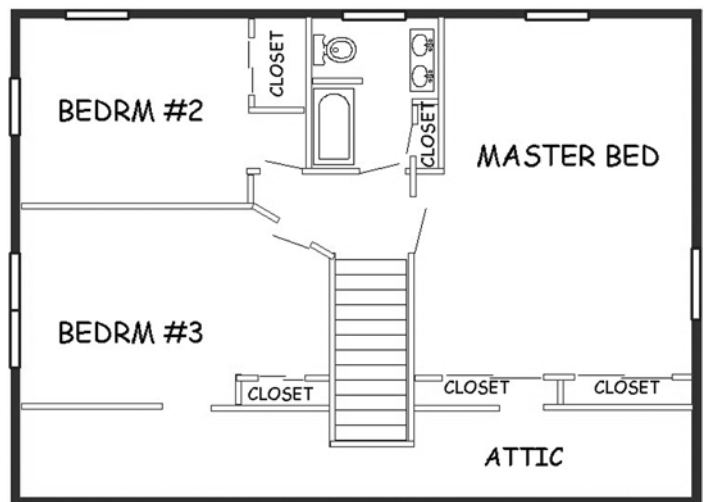

## 28' x 38' Full Cape with Shed Dormer

4 Bedrooms, 2 Baths  
1900 square feet of living space  
Flexible Interior Floor Plan

A very popular home offering three or four bedrooms with two baths, kitchen, dining room and living room. This home may be ordered in many different sizes and may be easily modified to meet your lifestyle requirements. Very low building cost per foot of living area.

All homes available with additions and garages.

First Floor

Second Floor