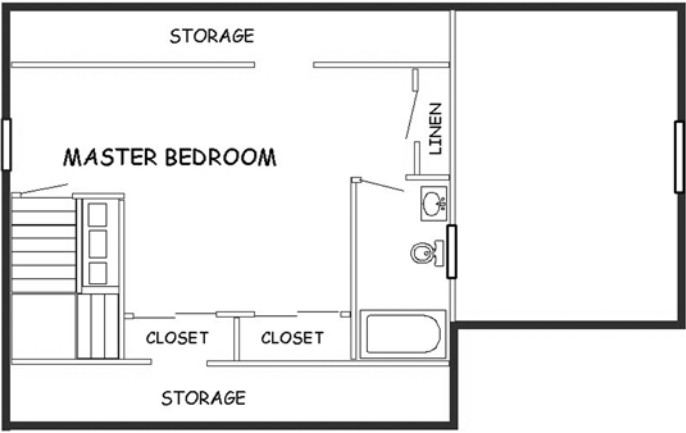

26' x 42' 2-bedroom

2 Bedrooms, 2 Baths
 1512 square feet of living space
 Flexible Interior Floor Plan

A cozy, economical, easy-to-heat and maintain traditional style half cape that gives you the option of finishing the second floor in the future.

All homes available with additions and garages.

First Floor

Second Floor