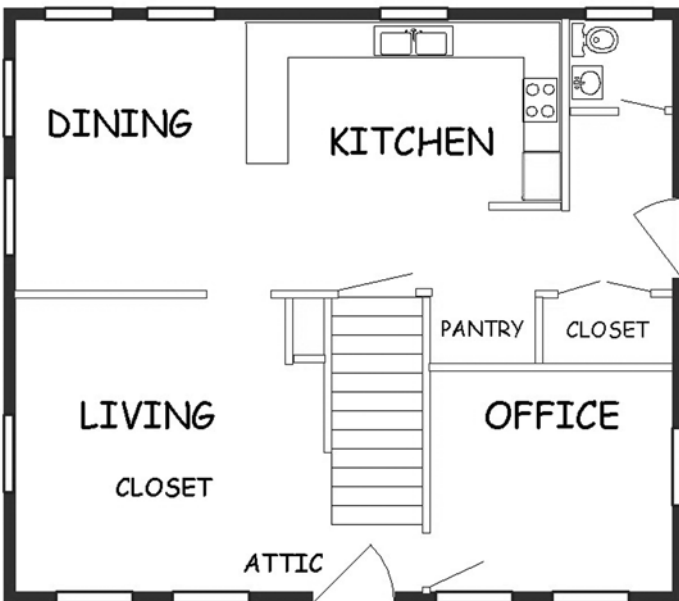

26' x 30' 2-bedroom

2 Bedrooms, 1½ Baths
1380 square feet of living space
Flexible Interior Floor Plan

A very comfortable and affordable full cape plan with two or three bedrooms that takes advantage of every square foot of living space. Easy to heat and maintain and very economical to build. A very big bang for your buck.

All homes available with additions and garages.

First Floor

Second Floor