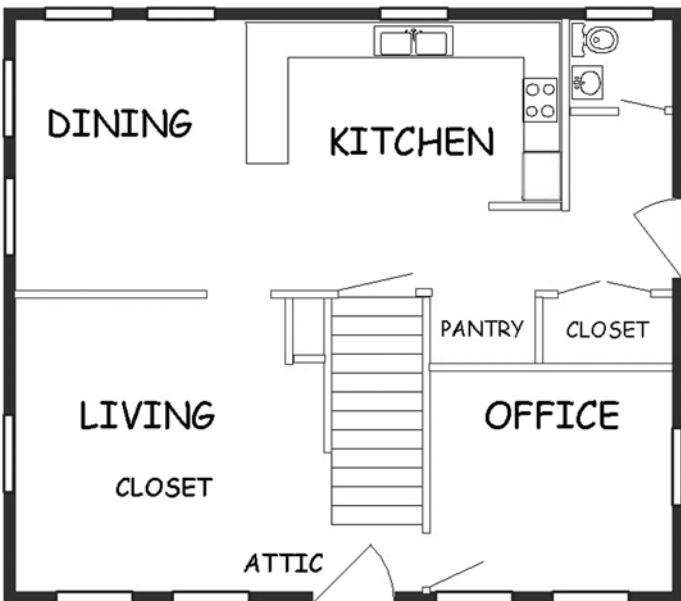

26' x 30' 2-bedroom

2 Bedrooms, 1½ Baths
1380 square feet of living space
Flexible Interior Floor Plan

A very comfortable and affordable full cape plan with two or three bedrooms that takes advantage of every square foot of living space. Easy to heat and maintain and very economical to build. A very big bang for your buck.

All homes available with additions and garages.

First Floor

Second Floor