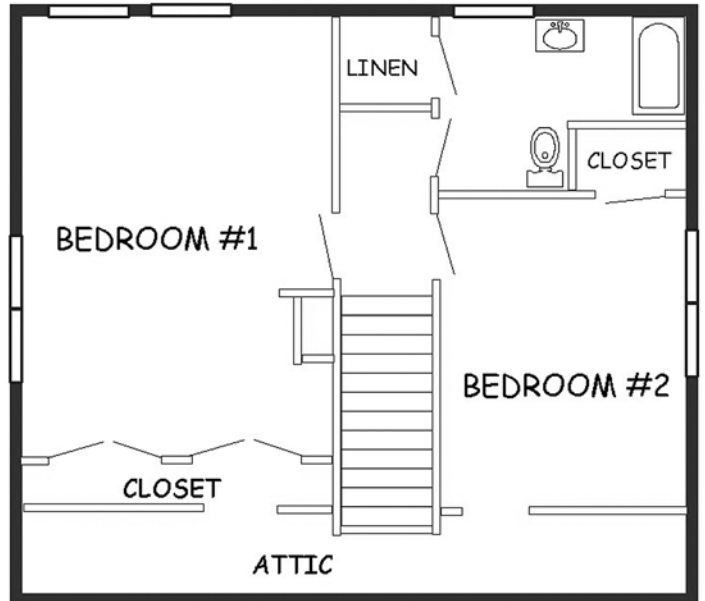

26' x 30' 2-bedroom

2 Bedrooms, 1½ Baths
1380 square feet of living space
Flexible Interior Floor Plan

A very comfortable and affordable full cape plan with two or three bedrooms that takes advantage of every square foot of living space. Easy to heat and maintain and very economical to build. A very big bang for your buck.

All homes available with additions and garages.

First Floor

Second Floor