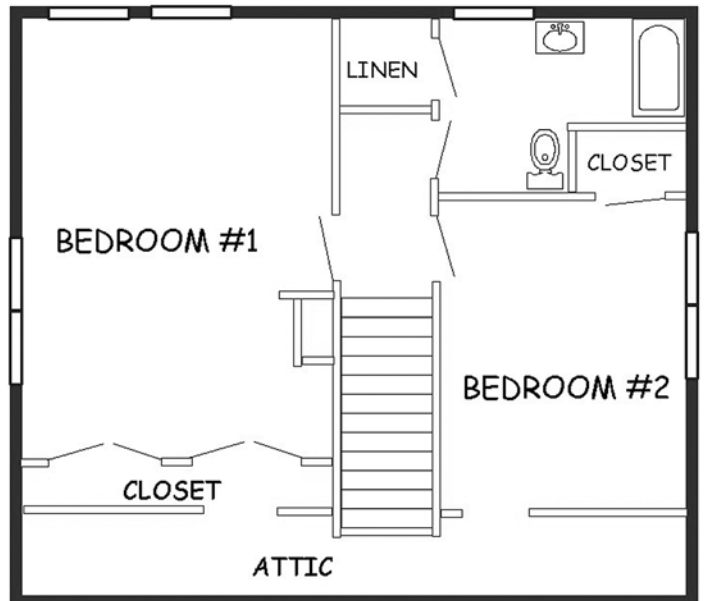

26' x 30' 2-bedroom

2 Bedrooms, 1½ Baths
1380 square feet of living space
Flexible Interior Floor Plan

A very comfortable and affordable full cape plan with two or three bedrooms that takes advantage of every square foot of living space. Easy to heat and maintain and very economical to build. A very big bang for your buck.

All homes available with additions and garages.

First Floor

Second Floor